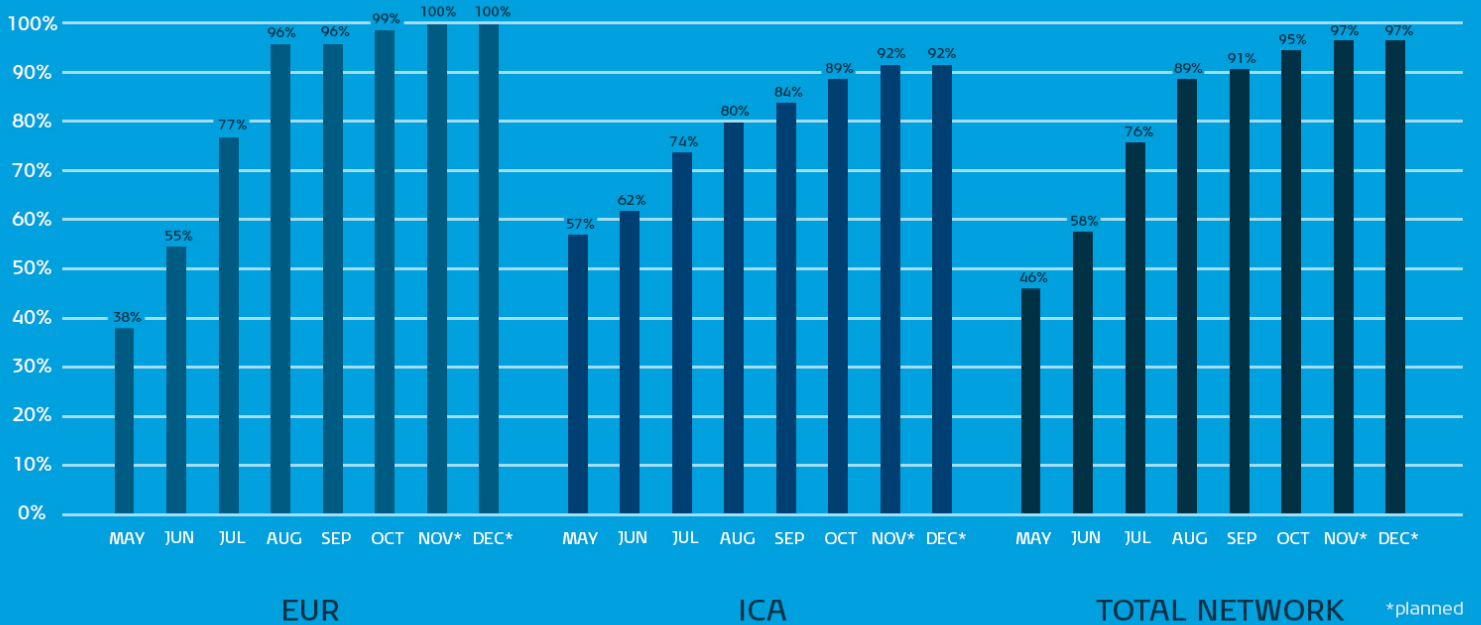

# NETWORK CAPACITY 2020

## Destinations

Including Cargo-only flights